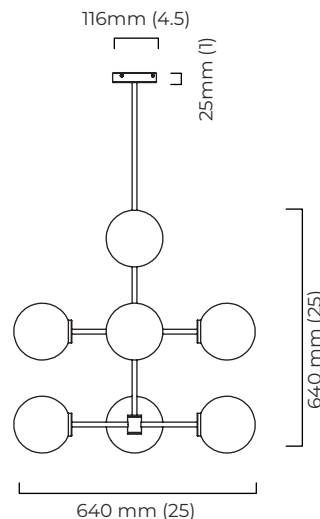

BULBS

240v - 10 x E14, 25w max (or 4.5w LED 2700k)

110v - 10 x E12, 25w max (or 4.5w LED 2700k)
(no bulbs supplied)

WEIGHT

9.5kg (21lbs)

CERTIFICATION

mounting plate dimensions