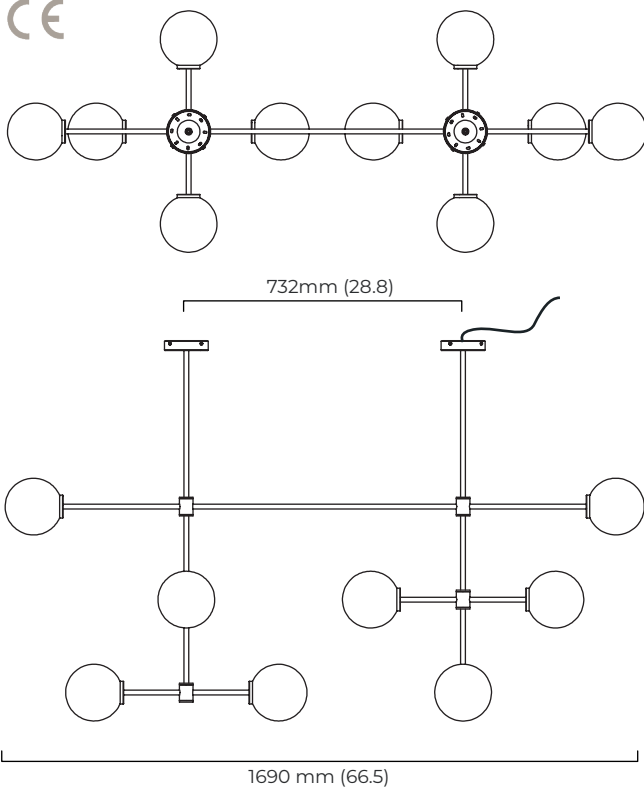

TREVI MULTI 10

A grand statement of graphic precision, the Multi-arm Trevi is a series of satin brass or bronze arms arranged to illuminate a larger space and can be scaled to fit any interior.

FINISH

240V:
satin brass with matt opal glass shades
TREPE1SBMO-240

bronze with matt opal glass shades
TREPE1BZMO-240

110V:
satin brass with matt opal glass shades
TREPE1SBMO-110

bronze with matt opal glass shades
TREPE1BZMO-110

SUSPENSION

drop rod with ceiling box

please specify the required overall drop from the ceiling to the bottom of the fitting

BULBS

240v - 10 x E14, 25w max (or 4.5w LED 2700k)

110v - 10 x E12, 25w max (or 4.5w LED 2700k)
(no bulbs supplied)

WEIGHT

9.5kg (21lbs)

CERTIFICATION

mounting plate dimensions