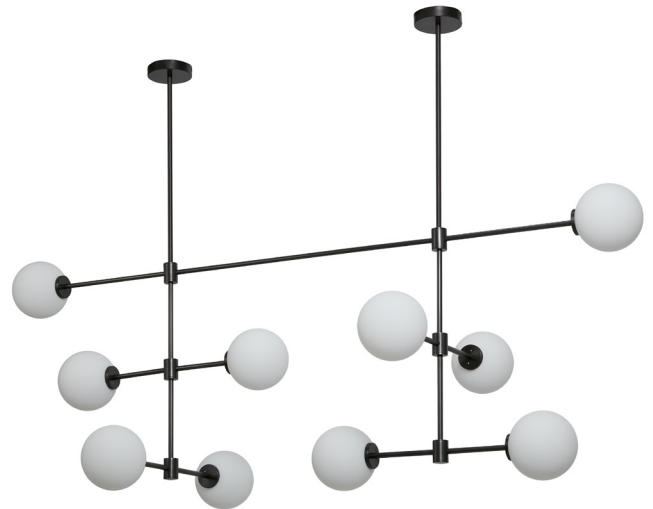

TREVI MULTI 10

A grand statement of graphic precision, the Multi-arm Trevi is a series of satin brass or bronze arms arranged to illuminate a larger space and can be scaled to fit any interior.

FINISH

240V:
satin brass with matt opal glass shades
TREPE1SBMO-240

bronze with matt opal glass shades
TREPE1BZMO-240

110V:
satin brass with matt opal glass shades
TREPE1SBMO-110

bronze with matt opal glass shades
TREPE1BZMO-110

SUSPENSION

drop rod with ceiling box

please specify the required overall drop from the ceiling to the bottom of the fitting

BULBS

240v - 10 x E14, 25w max (or 4.5w LED 2700k)

110v - 10 x E12, 25w max (or 4.5w LED 2700k)
(no bulbs supplied)

WEIGHT

9.5kg (21lbs)

CERTIFICATION

mounting plate dimensions